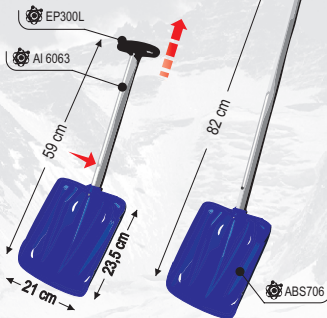

TECHNICAL ADVENTURE EQUIPMENT - SINCE 1889

art. 1892 **CREST**

250 g

art. 1728 **CREST TOURING**

400 g

CREST

**CREST
TOURING**

Conforme alle norme ISMF